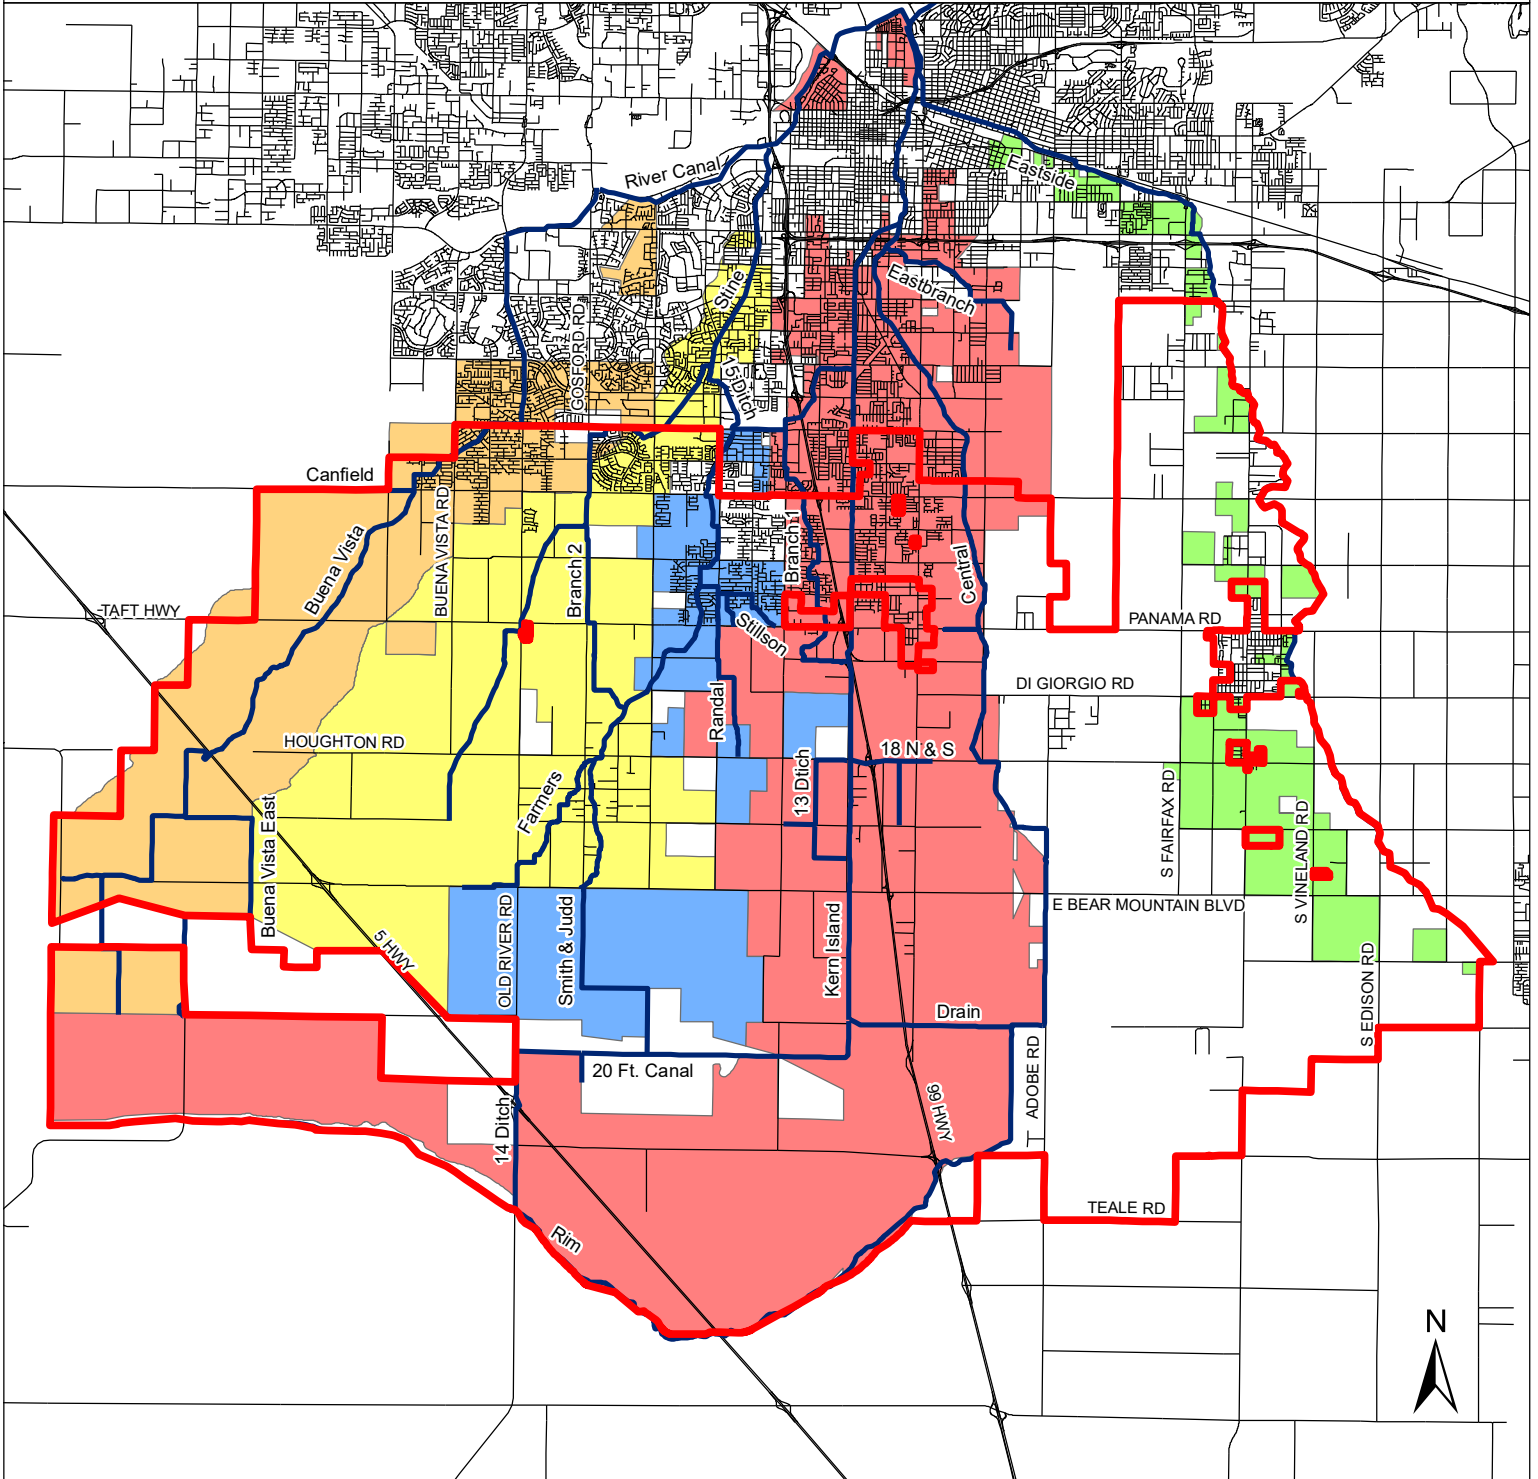

Kern Delta Water District Service Area Map

Legend

 District Boundry	 East Side Service Aera
 KDWD Canals	 Buena Vista Service Area
 ROADS	 Stine Service Area
 Kern Island Service Area	 Farmers Service Area

Prepared By: Kern Delta Water District
Prepared On: September 9, 2019