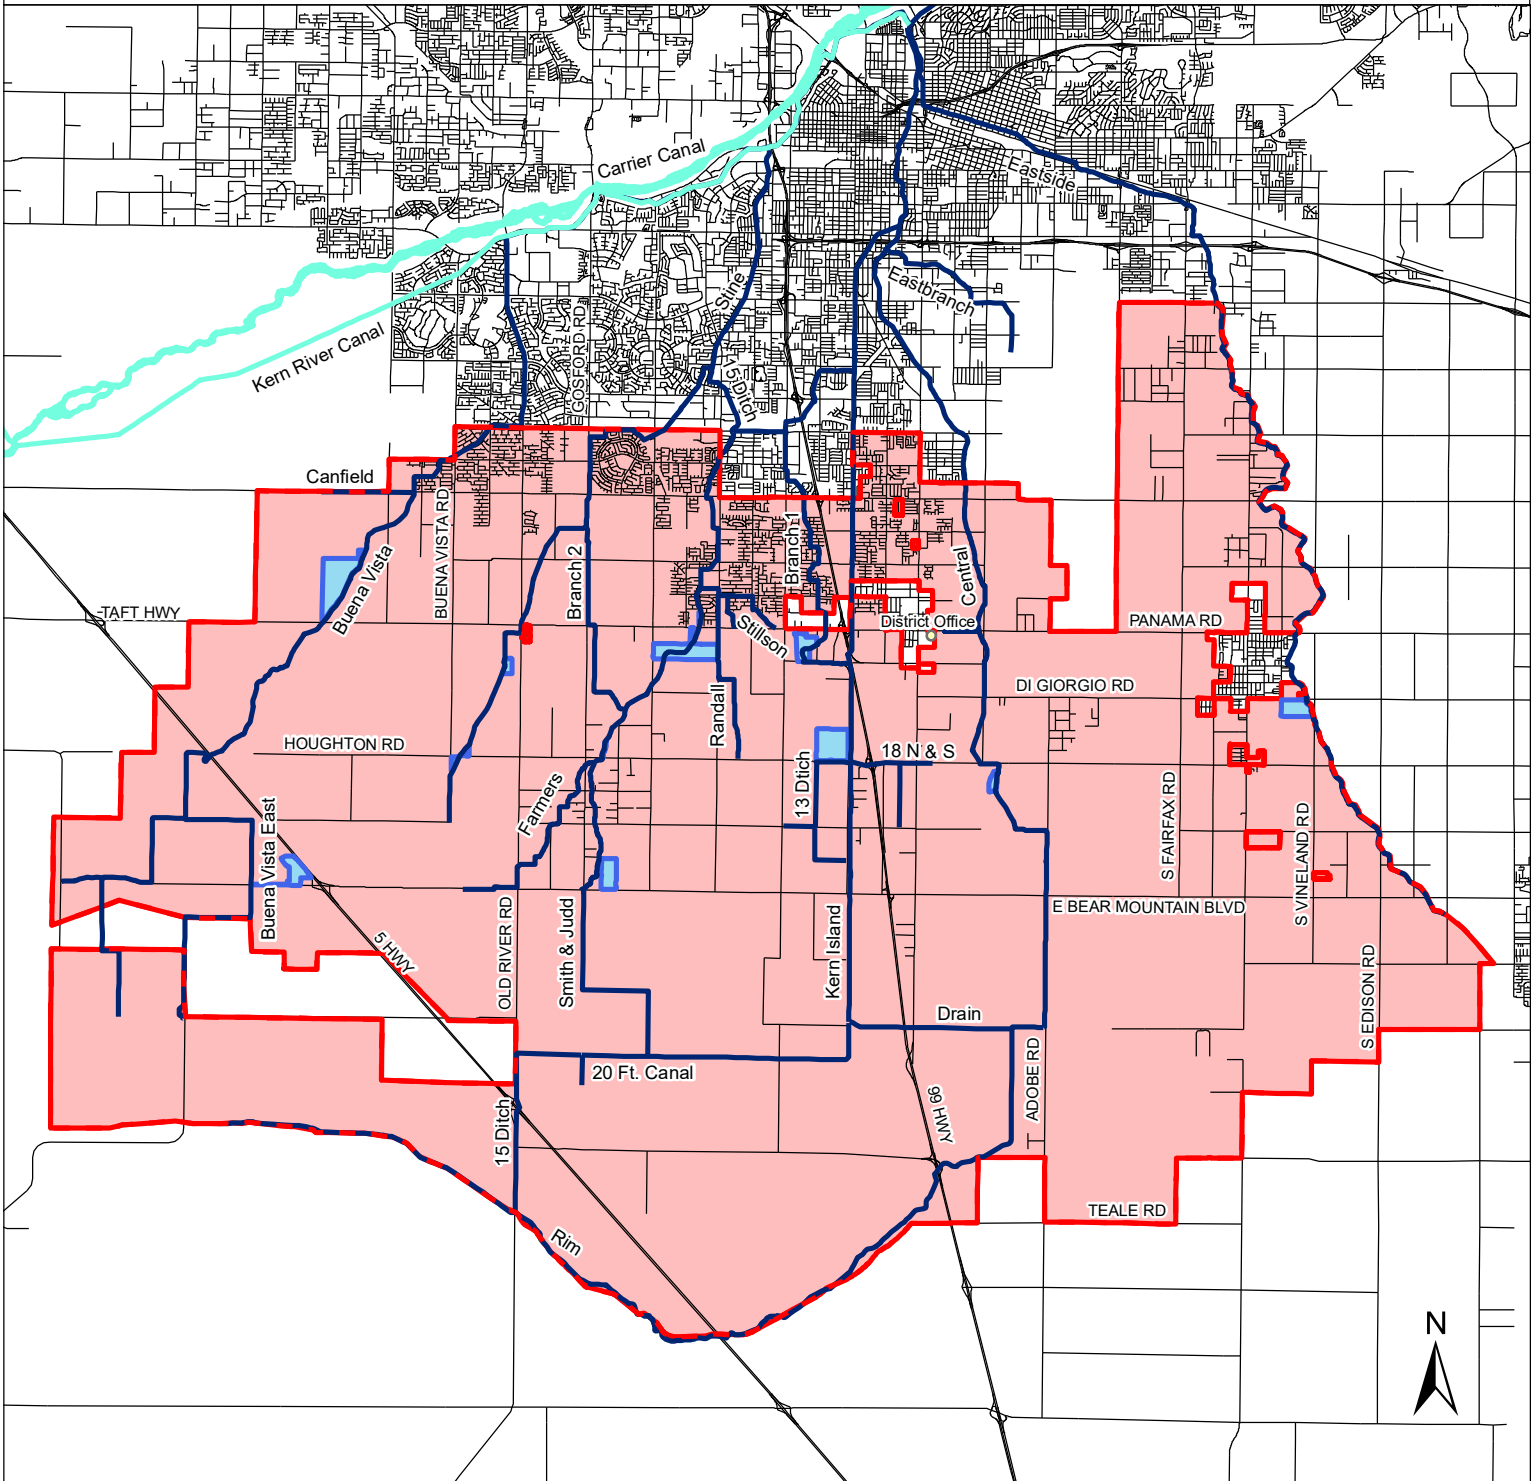

Kern Delta Water District District Boundaries and Facilities

Legend

- KDWD Recharge Basins
- KDWD Canals
- District Boundary
- Roads

Prepared By: Kern Delta Water District
Prepared On: September 9, 2019